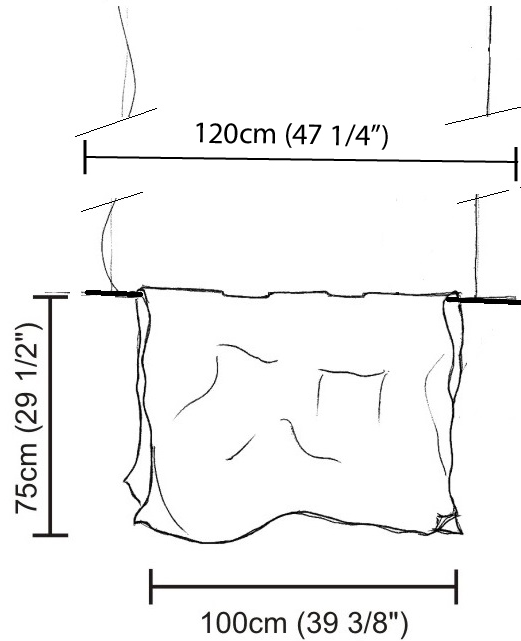

1. To build a product code in our configurator select the specify button on the base model # product page
2. To build a manual product code on this datasheet choose from the options listed below in blue font and add the suffix to the base model #

GENERAL

Series: Stendimi
Brand: Knikerboker
Division: Design
Mounting Type: Suspension
Mounting Location: Ceiling
Subcategory: Pendant

PHYSICAL

Shape: Abstract
Length (mm): 1000
Length (in): 39 3/8
Height (mm): 750
Height (in): 29 1/2
Max. Overall Height (mm): 2750
Max. Overall Height (in): 108 1/4
Light Distribution: Direct / Indirect
Fixture Finish: EWH / EBK / MAN / COF / PRD / SLF / GLF / CLF / BRL / EWS / EWG / EWC / EWR / EBS / EBG / EBC / EBC / EBB / MAS / MAD / MAC / MAB / COS / CGO / CCL / CBL / PRS / PRG / PRC / PRB
Fixture Material: Metal
Cable Details: Silicon Cable 2000mm / 78 3/4"

ELECTRICAL

Lamp Type: LED
Total Output Wattage (W): 29.4
Dimming: 0-10V Dimming
Driver Included: Yes
Driver Location: Integrated
Driver Type: Constant Voltage - Universal
Driver Class: Class 2
Input Voltage (V): 120 - 277
Output Voltage (V): 24
Upon Request: (Not included - see components) Remote: 0-10Vdc dimming / (Included) Integral Non-dimming 277Vac

LED

Number of LEDs: 8 strips
Color Temperature (°K): 3000
Max. Delivered Lumen (lm): 3240
CRI: >80 CRI
Lamp Life (hrs): 50000

OPTICAL

RATINGS AND CERTIFICATIONS

Certified By: Certified for North American Standards
IP rating: IP20